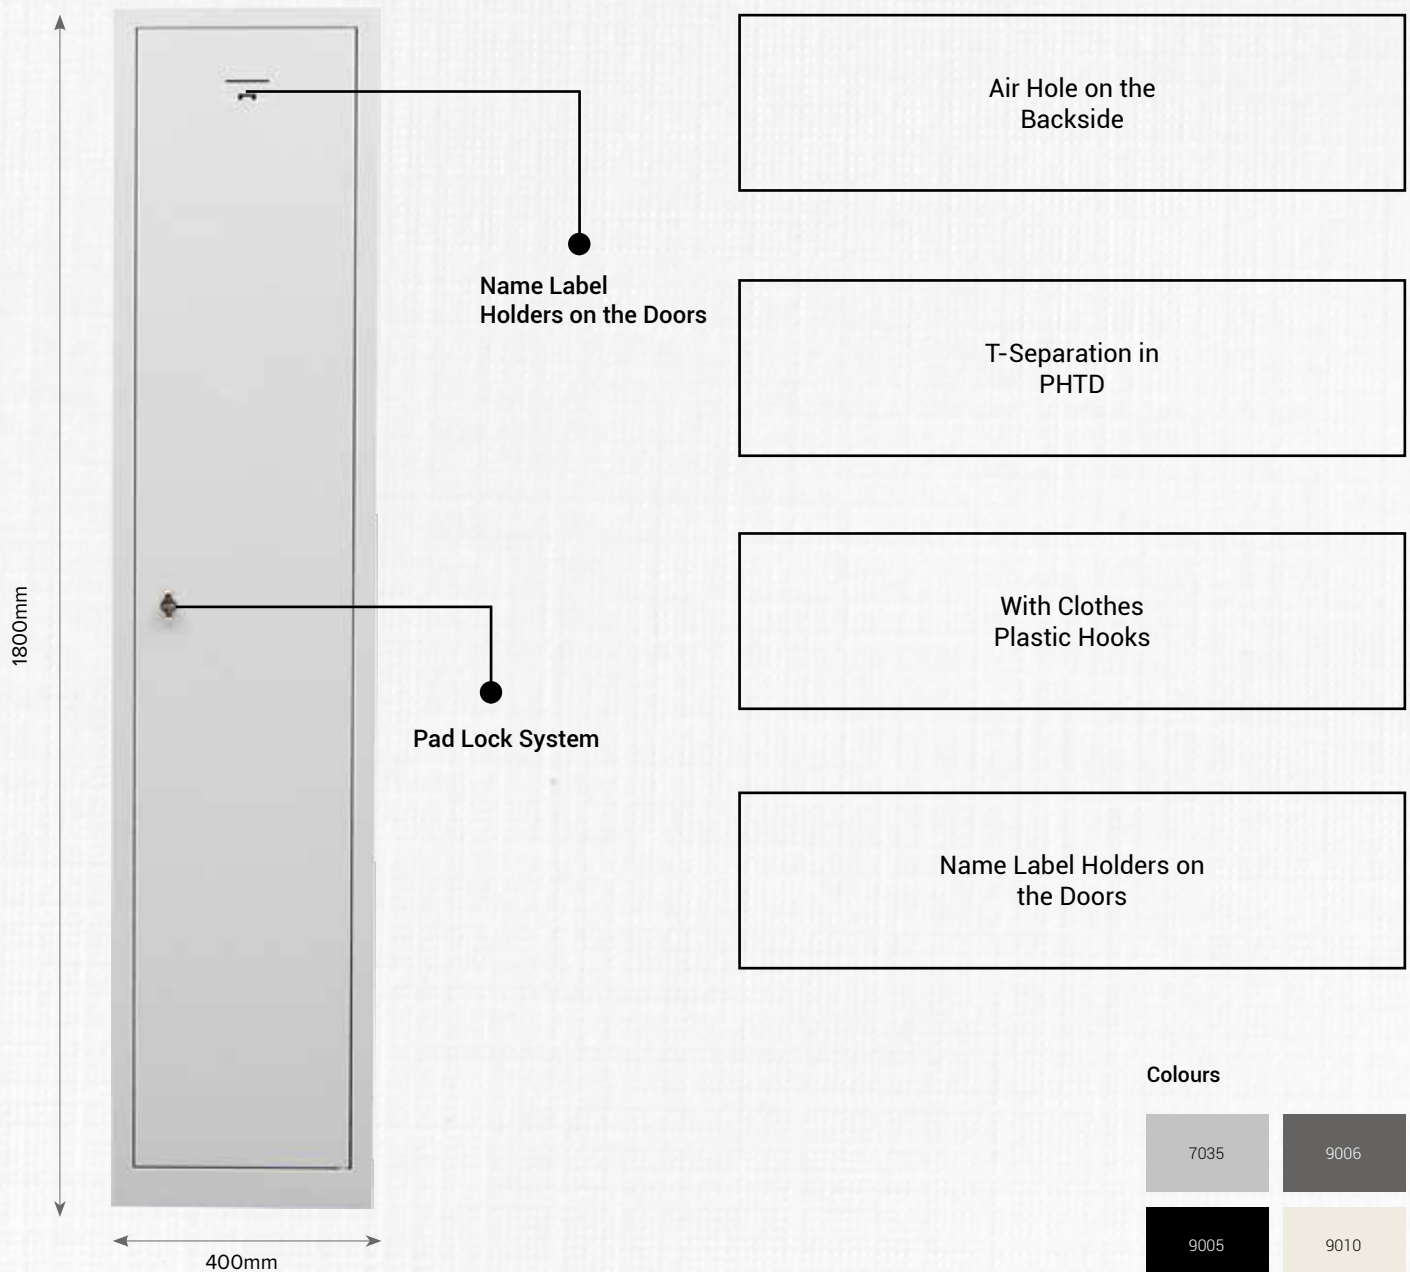

PHT / PHTD SERIES

Fully welded strong construction
Epoxy-polyester powder coating
Reinforced doors with internal spring hinges 90° opening, silence closing
The single door per column lockers are equipped with clothe bar and hooks and had shelve
The double door per column lockers are equipped with clothe bar and hooks
Choose in cylinder or pad locks
Cylinder lock with double key
ANFOR normed
T-separation in PHTD

2 YEAR WARRANTY
*excluding wear parts

PHT-20 073

Colours