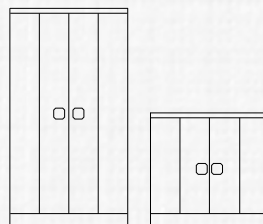

🔍 18 211

Model With Foldable Doors

🔍 15 134

Model with Mica Glass Doors

🔍 15 130

Burg Square Handle
Lock with Two Point
Espagnolet Locking
System

Model with Mica Glass
Doors

Shelf Capacity
50 kg

15 139
4
1950
1200
660

15 134
4
1950
1000
500

15 137
4
1950
1000
660

15 135
2
1000
1000
500

15 138
2
1000
1000
660

SKCH SERIES

- Fully welded strong construction
- Epoxy-polyester powder coating
- Metal hidden spring pin hinges with 240° opening doors
- Square handle lock
- Doors and shelves are reinforced
- Big volume cupboards with huge storage room for files and workshop needs

2 YEAR WARRANTY
*excluding wear parts

With 36 mm Stitch Adjustable Shelves

BURG | Square Handle Lock

Shelve with Slits

Code
Shelves
Height
Wide
Depth

18 211	18 216
4	2
1950	1000
1000	1000
500	500