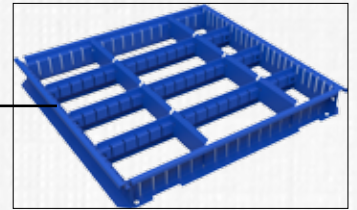

33 266

Drawers with Telescopic Rails

Central Cylinder Locking System

Special Drawer Dividers for M-TMR Series

Only 1 Drawer at a Time Can Be Opened to Ensure Stability and Prevent Tilting

100% Extractable Drawers

 Drawer Capacity **80 kg**

Multi Drawer with Wardrobe Part Cabinet

BURG | Cylinder Lock

Optional Drawer Dividers

Soyunma Bölmesi**

Code
Drawer
Height
Wide
Depth

33 260	33 261	33 262	33 265	33 266	33 267	33 272	33 286	33 299
8	7	6	16	14	12	18	24	12
900	900	900	900	900	900	900	1800	1800
500	500	500	1000	1000	1000	1500	1000	1000
500	500	500	500	500	500	500	500	500

M-TMR SERIES

Fully welded strong construction
 Epoxy-polyester powder coating
 Designed for multi-functional working spaces
 Drawer capacity 100 kg
 100% extractable drawers
 Only 1 drawer at a time can be opened to ensure stability and prevent tilting
 Central locking system