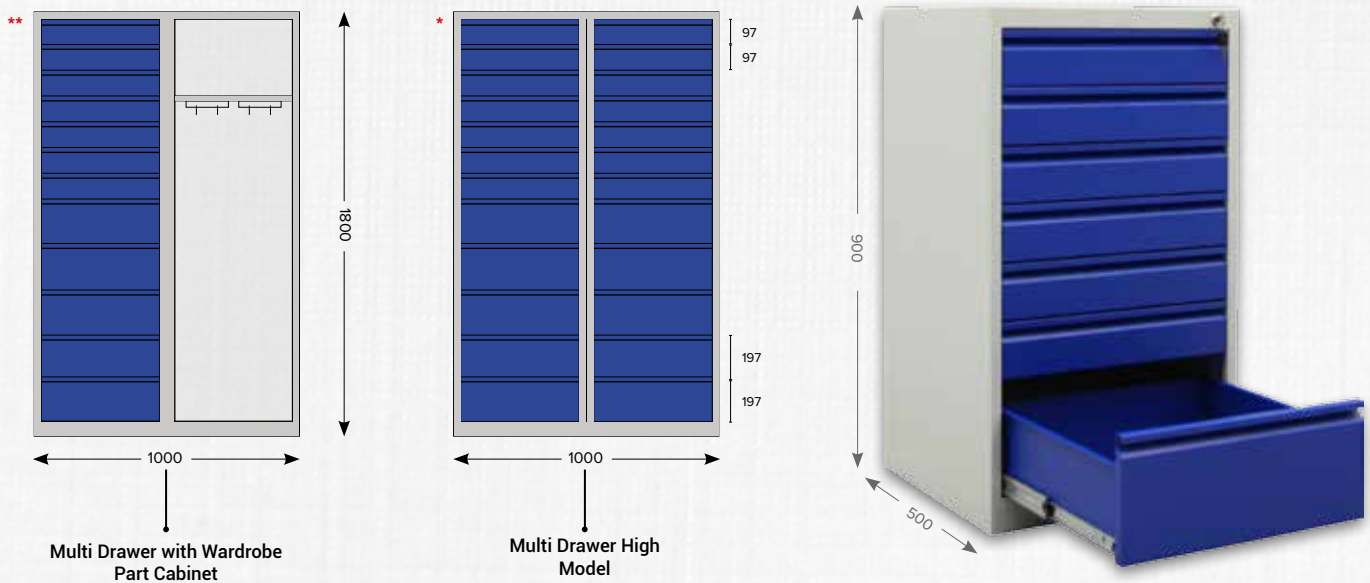

M-TMR SERIES

Fully welded strong construction
Epoxy-polyester powder coating
Designed for multi-functional working spaces
Drawer capacity 100 kg
100% extractable drawers
Only 1 drawer at a time can be opened to ensure stability and prevent tilting
Central locking system

2 YEAR WARRANTY
*excluding wear parts