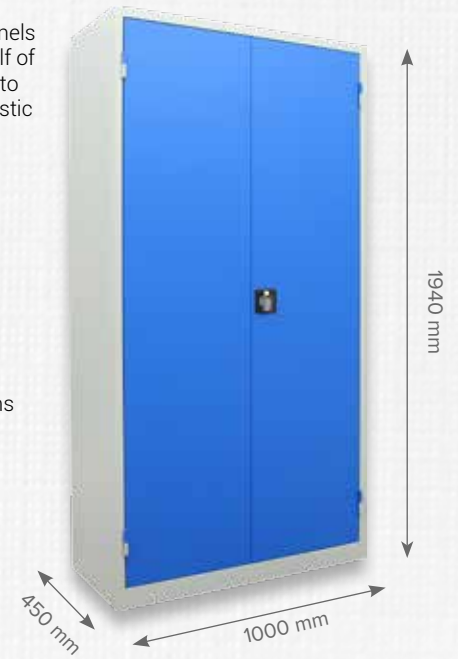

Louvre Cupboards

33 302

Louvre Panels on Top Half of the Doors to Attach Plastic Bins on

All Size of Plastic Bins Can Be Fitted

AED SERIES

Fully welded strong construction
Epoxy-polyester powder coating
Designed to be attached plastic bins only
Metal hinges with 180° opening

BURG | Square Handle Lock With Two Point Espagnolet Locking System

Full of Louvre Panels

Metal Hinges with 180° Opening

33 302
1940
1000
450

33 303
1050
1000
450

Corpus

Door

Code
Height
Wide
Depth