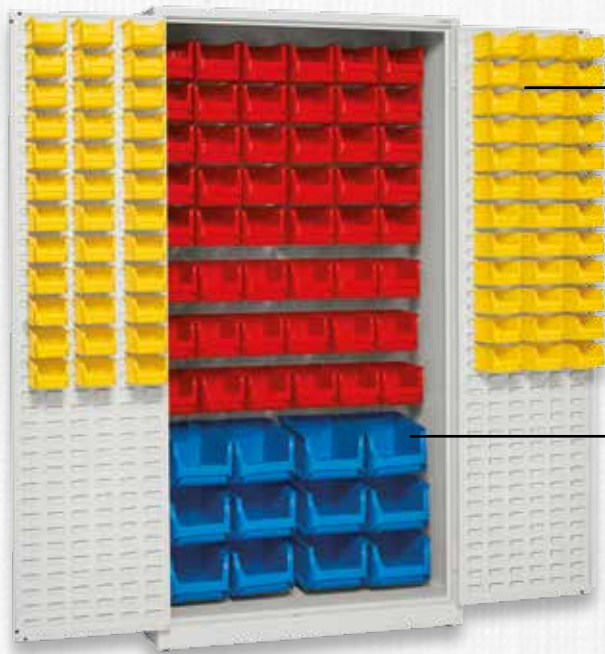

Louvre Cupboards

33 302

Louvre Panels on Top Half of the Doors to Attach Plastic Bins on

All Size of Plastic Bins Can Be Fitted

AED SERIES

Fully welded strong construction
Epoxy-polyester powder coating
Designed to be attached plastic bins only
Metal hinges with 180° opening

BURG | Square Handle Lock With Two Point Espagnolet Locking System

Full of Louvre Panels

Metal Hinges with 180° Opening

33 302
1940
1000
450

33 303
1050
1000
450

Corpus

Door

Code
Height
Wide
Depth