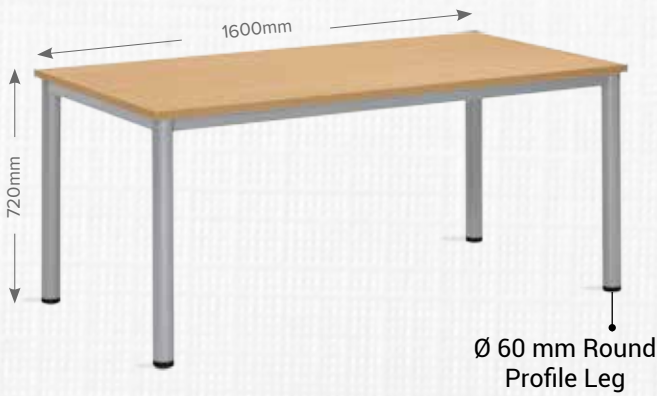

# Meeting Tables

YPLM-140x80

TPLM Tables Are Made of 50\*50 mm Square Profile

YPLM Tables are Made of Ø 60 mm Round tube

## Top Decors

YPLM-180x80

Name	TPLM-80x80	TPLM-120x80	TPLM-120x120	TPLM-140x80	TPLM-160x80	TPLM-180x80	TPLM-200x100	TPLM-220x120	TPLM-240x140
Height	720	720	720	720	720	720	720	720	720
Wide	800	1200	1200	1400	1600	1800	2000	2200	2400
Depth	800	800	1200	800	800	800	1000	1200	1200

Name	YPLM-80x80	YPLM-120x80	YPLM-120x120	YPLM-140x80	YPLM-160x80	YPLM-180x80	YPLM-200x100	YPLM-220x120	YPLM-240x140
Height	750	750	750	750	750	750	750	750	750
Wide	800	1200	1200	1400	1600	1800	2000	2200	2400
Depth	800	800	1200	800	800	800	1000	1200	1200