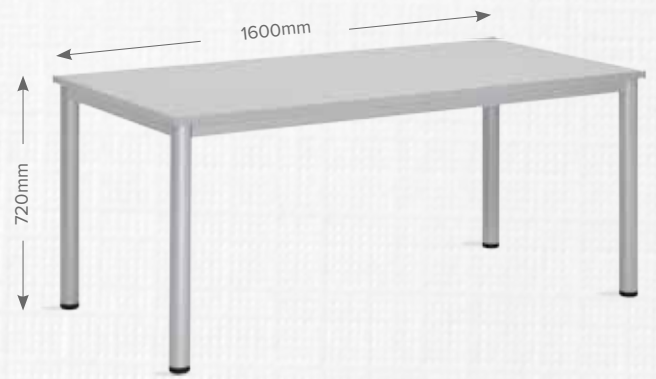

# Meeting Tables

YPLM-140x80

TPLM Tables Are Made of 50\*50 mm Square Profile

YPLM Tables are Made of Ø 60 mm Round tube

## Top Decors

YPLM-180x80

Name	TPLM-80x80	TPLM-120x80	TPLM-120x120	TPLM-140x80	TPLM-160x80	TPLM-180x80	TPLM-200x100	TPLM-220x120	TPLM-240x140
Height	720	720	720	720	720	720	720	720	720
Wide	800	1200	1200	1400	1600	1800	2000	2200	2400
Depth	800	800	1200	800	800	800	1000	1200	1200

Name	YPLM-80x80	YPLM-120x80	YPLM-120x120	YPLM-140x80	YPLM-160x80	YPLM-180x80	YPLM-200x100	YPLM-220x120	YPLM-240x140
Height	750	750	750	750	750	750	750	750	750
Wide	800	1200	1200	1400	1600	1800	2000	2200	2400
Depth	800	800	1200	800	800	800	1000	1200	1200