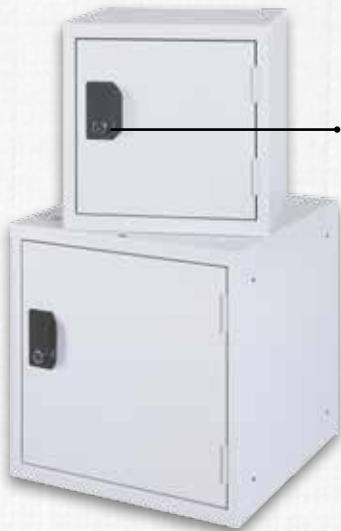

Cube Lockers With Plastic Handle

On Sides, Tops and Bottoms Are Hole to Be Bolted Together

Endless Build on Possibility

Etiquette and Numbering Possibility in the Handle

Optional Plinth Legs for Wet Areas

Doors with Lock Integrated in Plastic Handle

For more information
www.cehaburo.com

 **Cube**
Code
Height
Wide
Depth

23 301
305
305
305

23 302
381
381
381

23 303
450
450
450

 **Plinth Legs**
Code
Height
Wide
Depth

45 181	45 182	45 184
80	80	80
303	379	448
294	370	439

Cube Lockers With Plastic Handle

OKK SERIES

Fully welded strong construction
Epoxy-polyester powder coating
On sides, tops and bottoms are hole to be bolted together
Cylinder lock with double key system
Optional plinth legs