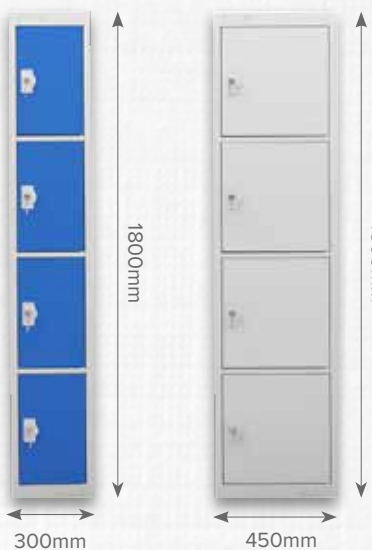

28 170

KDK SERIES

- Product is designed as KD
- Easy assembling
- Epoxy-polyester powder coating
- With internal spring hinges 90° opening
- Air holes on back and top
- Integrated door handles with label and numbering option

2 YEAR WARRANTY
*excluding wear parts

With Internal Spring Hinges 90° Opening

BURG | Cylinder Lock

Corpus

Door

Mica Glass Doors

Code	28 160	28 170	28 172	28 161	28 171	28 173
Doors	4	4	4	8	8	8
Height	1800	1800	1800	1800	1800	1800
Wide	300	450	450	600	900	900
Depth	500	500	500	500	500	500